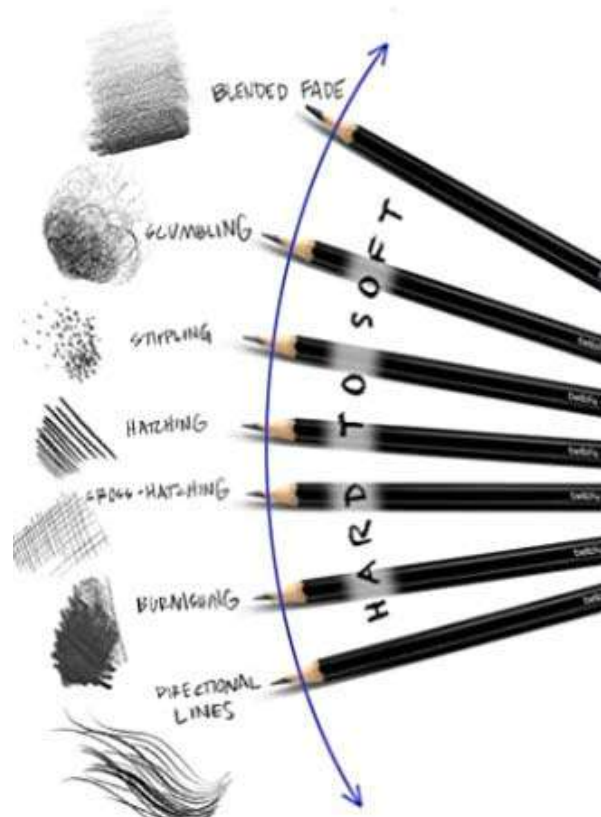

**12 World Famous  
 PICASSO  
 PENCILS**

*...In A Classy Ebony Black Tube*

**Item  
 PIC12**

The Higher the number the Softer the lead, and the darker the black.  
 Example: 6B is darker than 2B.

16B, 14B,  
 12B, 10B,  
 8B, 6B, 4B, 2B,  
 B, HB, H, 2H

Only the finest leads are used in Picasso Pencils, carefully centered for maximum quality

Full 7"  
 Size

*Only  
 \$5.99*

**Once You Find Your Favorite(s) You Can Order Them *In Dozens*:**

16B: P16B **9.69**  
 14B: P14B **7.62**  
 12B: P12B **7.62**

# Professional Sketching Pencils

**CLOSEOUT**

While They Last

## Sketch Pencils Set In A Tin

Ranging From 8B to 5H

List: \$16.00

**PEN12 3.99**

**PREMIUM HIGH QUALITY**