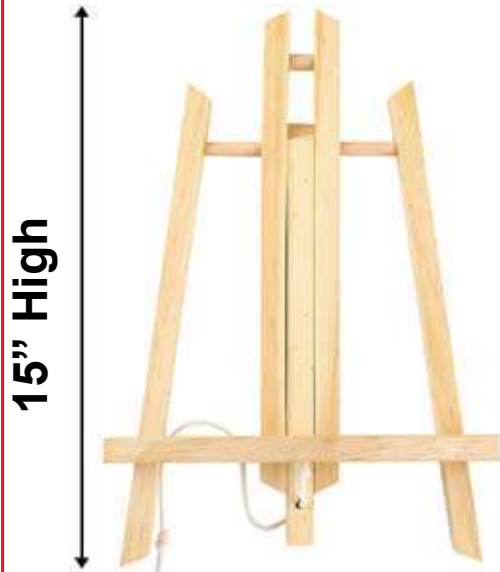

4.99+  
Value

15" High

9" Wide

# SCHOOL™ Easley™

M90 **1.89**

Adjustable

**EASY SET UP**  
Easley the most in a  
tabletop easel...  
at this low price!