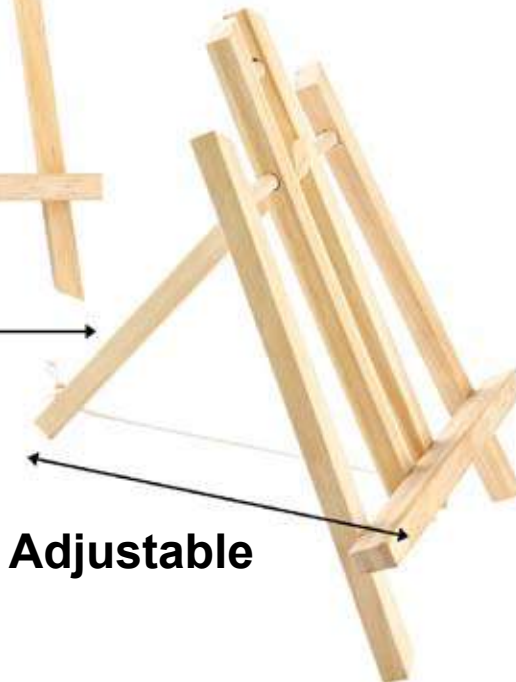

4.99+  
Value

15" High

9" Wide

# SCHOOL™ Easley™

M90 **1.89**

Adjustable

**EASY SET UP**  
Easley the most in a  
tabletop easel...  
at this low price!