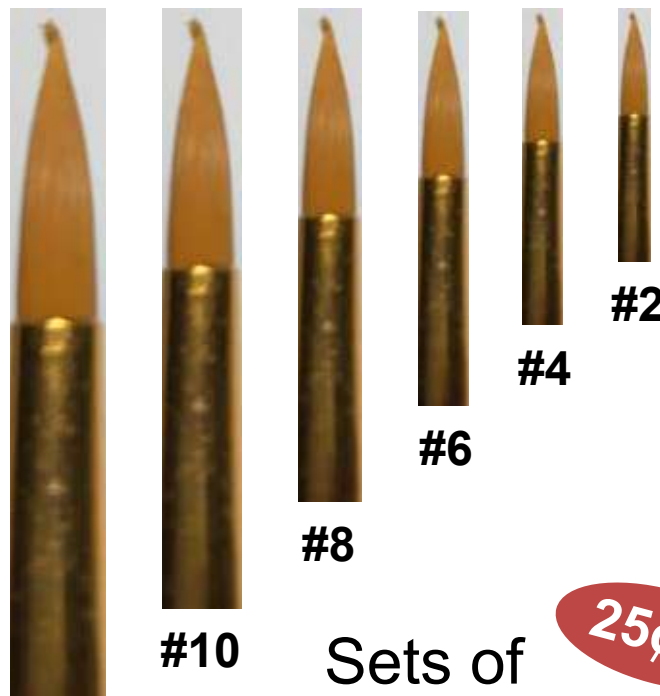

MOLLY PALETTE TROWELL M37 .49

Clear Acrylic Handles, Quality Taklon Bristles!

M120 96 Flats

\$23.87

16 each of #12, 10, 8, 6, 4, 2

M121 96 Rounds

\$23.87

16 each of #12, 10, 8, 6, 4, 2

#2

#4

#6

#8

#10

#12

#2

#4

#6

#8

#10

#12

25¢/ea

Sets of 6 Flats:

#2, 4, 6, 8, 10, 12

M122 1.49