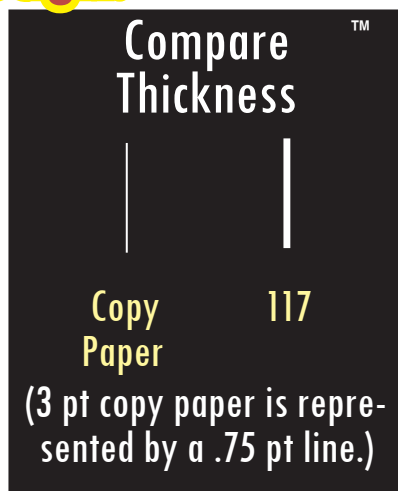

SUPER DRAWING PAPER

Soft vellum finish

America's Favorite SCHOOL™ Heavyweight Art Papers For The Last 34 Years!!!

A MOLLY HAWKINS EXCLUSIVE

Secret HIGH BULK ingredient makes SDP extra tough.

10.3 pt *Molly's Magnificent*™ SCHOOL **117**™-lb™ SUPER DRAWING PAPER™

Size	Item #	lbs	#Sht	List	1	6+
8.5x11"	117E	13	500	64.88	34.99	32.19
9x12"	117SM	15	500	80.62	43.99	
11x17"	117F	25	500	118.62	64.40	57.96
12x18"	117MM	29	500	157.05	77.96	72.96
18x24"	117LB	57	500	314.11	136.80	
18x24"	117LB250	30	250	157.05	75.21	
18x24"	117LB100	13	100	70.20	38.40	

8.3 pt *Molly's Magnificent*™ SCHOOL **97**™-lb™ SUPER DRAWING PAPER™

Size	Item #	lbs	#Sht	List		
8.5x11"	97E	10	500	56.76	SPECIAL	19.99
9x12"	97SM	13	500	71.50	SPECIAL	37.98
11x17"	97F	20	500	101.02	SPECIAL	59.99
12x18"	97MM	25	500	119.98	SPECIAL	66.25
18x24"	97LB	50	500	255.87	SPECIAL	119.74
18x24"	97LB100	11	100	67.40	SPECIAL	34.51