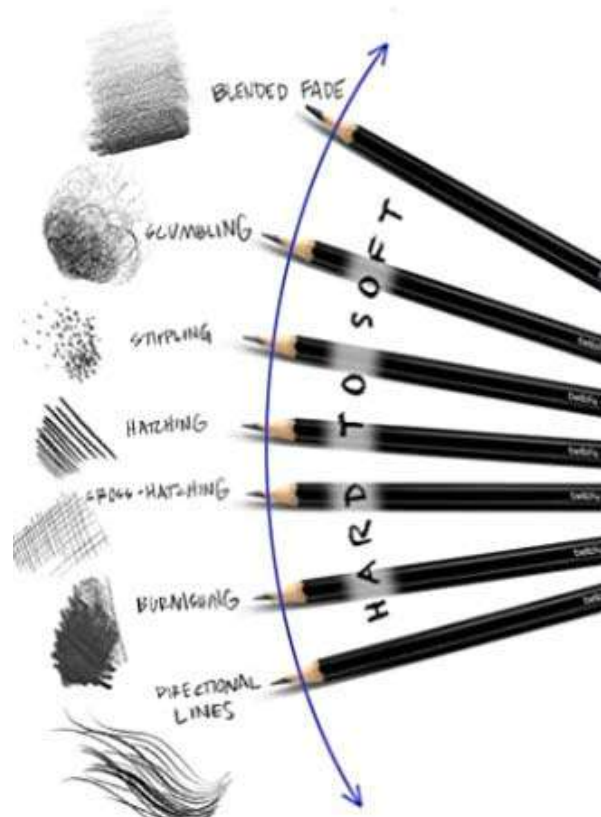

PREMIUM HIGH QUALITY