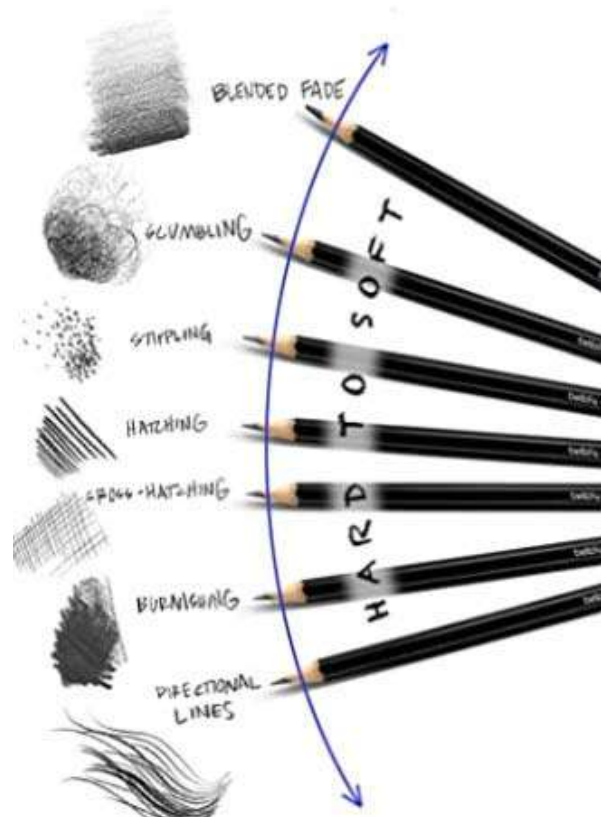

**Original
 Picasso Pencils**
 (Not Cheap Duplicates)

**12 World Famous
 PICASSO
 PENCILS**

...In A Classy Ebony Black Tube

**Item
 PIC12**

The Higher the number the Softer the lead, and the darker the black.
 Example: 6B is darker than 2B.

16B, 14B,
 12B, 10B,
 8B, 6B, 4B, 2B,
 B, HB, H, 2H

Only the finest leads are used in Picasso Pencils, carefully centered for maximum quality

Full 7"
 Size

*Only
 \$5.99*

Once You Find Your Favorite(s) You Can Order Them *In Dozens*:

16B: P16B **9.69**
 14B: P14B **7.62**
 12B: P12B **7.62**

10B: P10B **7.08**
 8B: P8B **5.32**
 6B: P6B **5.32**

4B: P4B **4.96**
 2B: P2B **4.96**
 HB: PHB **4.96**

B: PB **4.60**
 H: PH **4.60**
 2H: P2H **4.60**

Professional Sketching Pencils

CLOSEOUT

While
They
Last

Sketch Pencils Set In A Tin

Ranging From 8B to 5H

List: \$16.00

PEN12 3.99

PREMIUM HIGH QUALITY