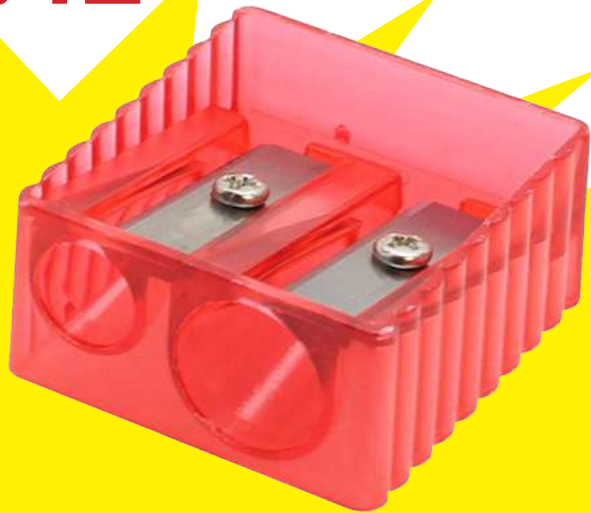

SHARPENERS

Double Hole Sharpener
With Barrel

2P **69¢**
20: 2P-20
12.42

SPECIAL
~~49¢~~
15¢

Two Hole
Basic Sharpener

M2 **15¢**
100: M2-100 **12.49**

SPECIAL
~~29¢~~
12¢

One Hole
Basic Sharpener