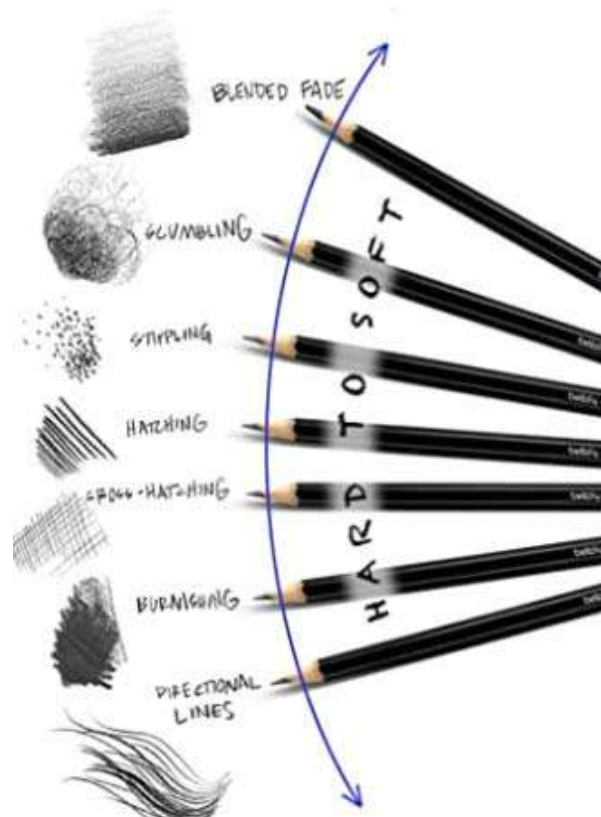

Prismacolor SCHOLAR Colored Pencils:

Scholar Art Pencils are designed for the advanced student artists and crafters. Smooth, creamy texture of richly pigmented colors.

50% Off!

3.0 mm

12-SET
92804
List: 14.72
Only **7.36**

12-count
68-4302
1: **3.46**
12+: **3.35**

24-count
68-4304
1: **6.63**
12+: **6.41**

240 pack
68-7507
65.26

68-4240

Woodless Pencils

CRAYOLA Color Sticks

Woodless color pencils, pentagon shape.

120 pc 10-color
Color Stick Classpack:

68-7504 79.97

68-2312 12-set 7.82

68-2324 24-set 15.11

Bendable Pencils

These come in a variety of striped colors...they actually write! GREAT FUN!

6 for **99¢**

M88 99¢

Professional Sketching Pencils

CLOSEOUT

While They Last

Sketch Pencils Set In A Tin

Ranging From 8B to 5H

List: \$16.00

PEN12 3.99

PREMIUM HIGH QUALITY