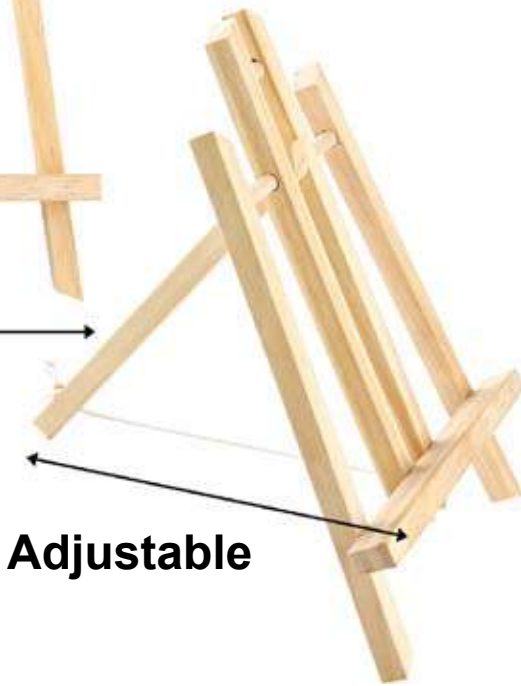

4.99+
Value

SCHOOL™ Easley™

M90 **1.89**

15" High

9" Wide

Adjustable

EASY SET UP
Easley the most in a
tabletop easel...
at this low price!

SCHOOL™ Mini Easley™

M91 **29¢**

3"x5"

SCHOOL™ Mini Canvas™

3" x 3" Fits
on Mini Easley

M92 **49¢**

Easels

Gorgeous! Natural

\$200+ Value
Only

\$99.74

M94
Natural

LIMIT
1 per order

8" Wide

M97
1.69

ADJUSTABLE
**10" High
x 7"**

M98
1.99